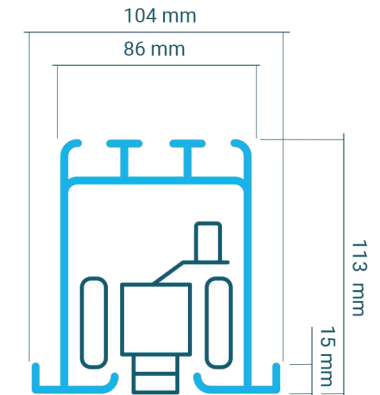

TRACK TYPE MDH

Heavy Duty

Multi-Directional

Aluminium track profiles extruded from architectural grade 6063-T6 alloy. Load bearing capacity: 850Kg per panel.