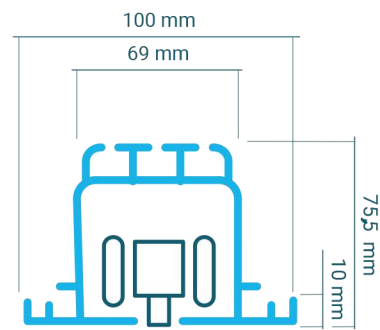

CEILING TRACK

TRACK TYPE UD

Uni-Directional

Aluminium track profiles extruded from architectural grade 6063-T6 alloy. Load bearing capacity: 358Kg per panel.