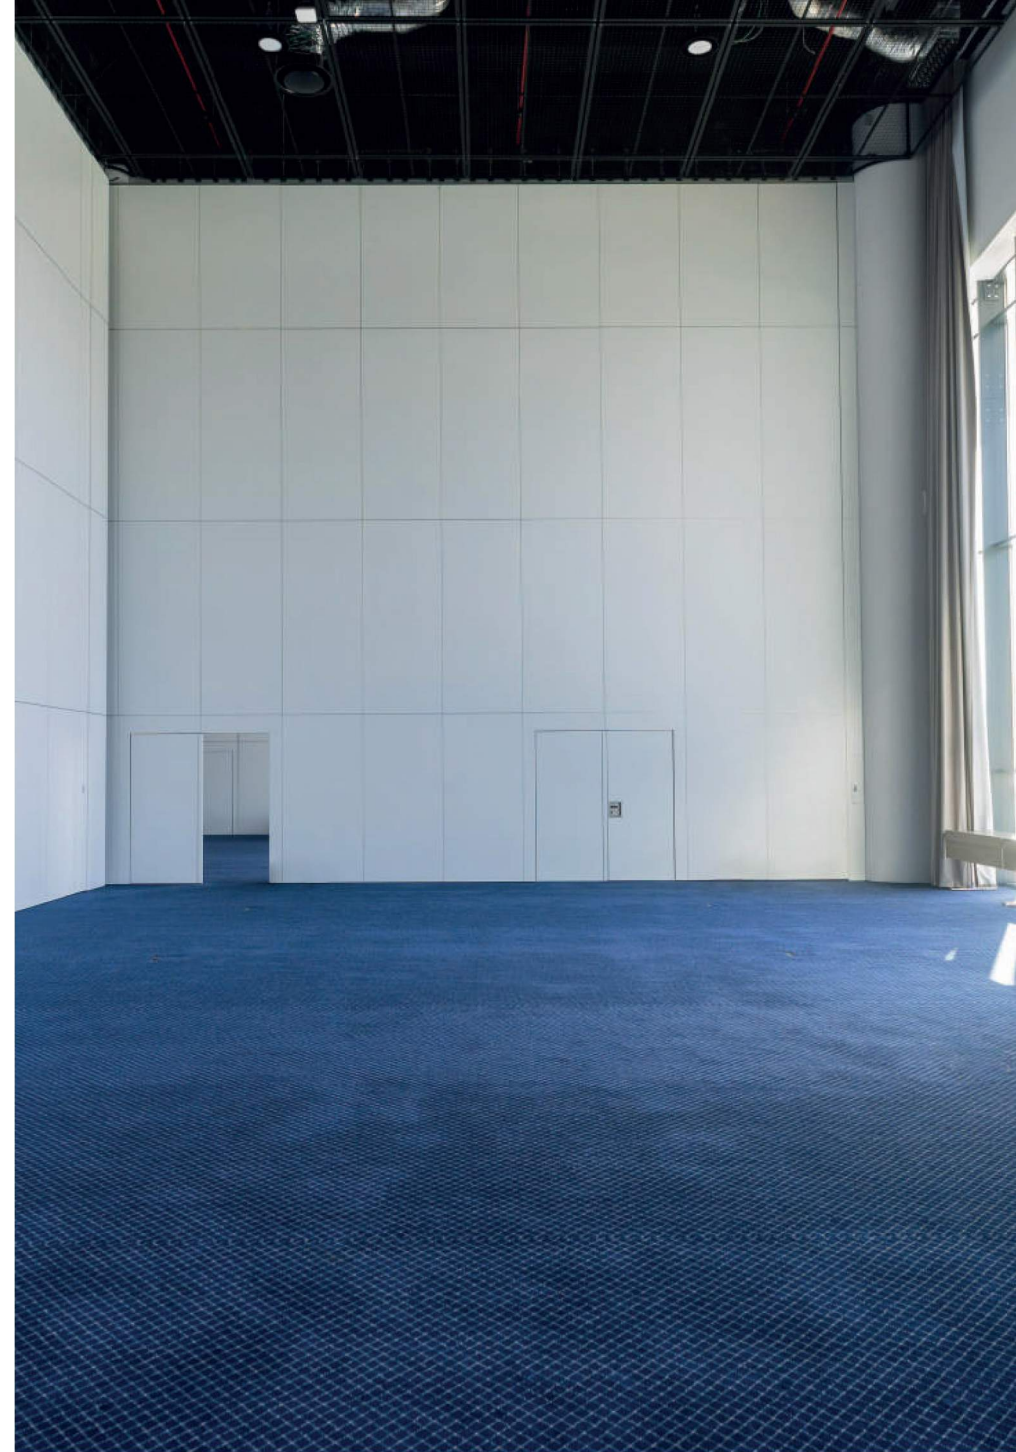

# ALMA

STANDARD PANEL  
TELESCOPIC  
SINGLE INSET PASSDOOR  
DOUBLE INSET PASSDOOR  
FULL-HEIGHT PASSDOOR  
SEGMENTED CURVED

CHARCO HOTEL, URUGUAY - ALMA

MICROSOFT, PORTUGAL - ALMA

TIVOLI, PORTUGAL - ALMA