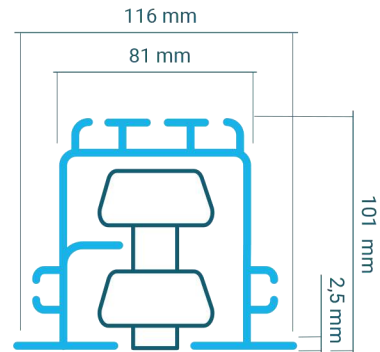

TRACK TYPE MDS

Standard

Multi-Directional

Aluminium track profiles extruded from architectural grade 6063-T6 alloy. Load bearing capacity: 453Kg per panel.