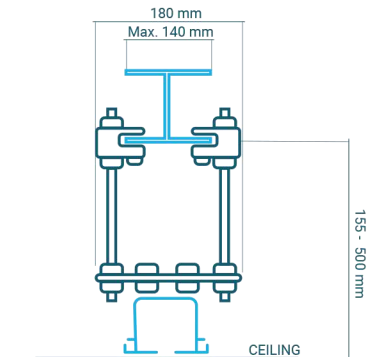

# SUSPENSIONS

CONCRETE

BENT PLATE

LONGITUDINAL

STEEL BEAM WITH 3 PLATES

DIRECT

STEEL BEAM WITH CLAMPS